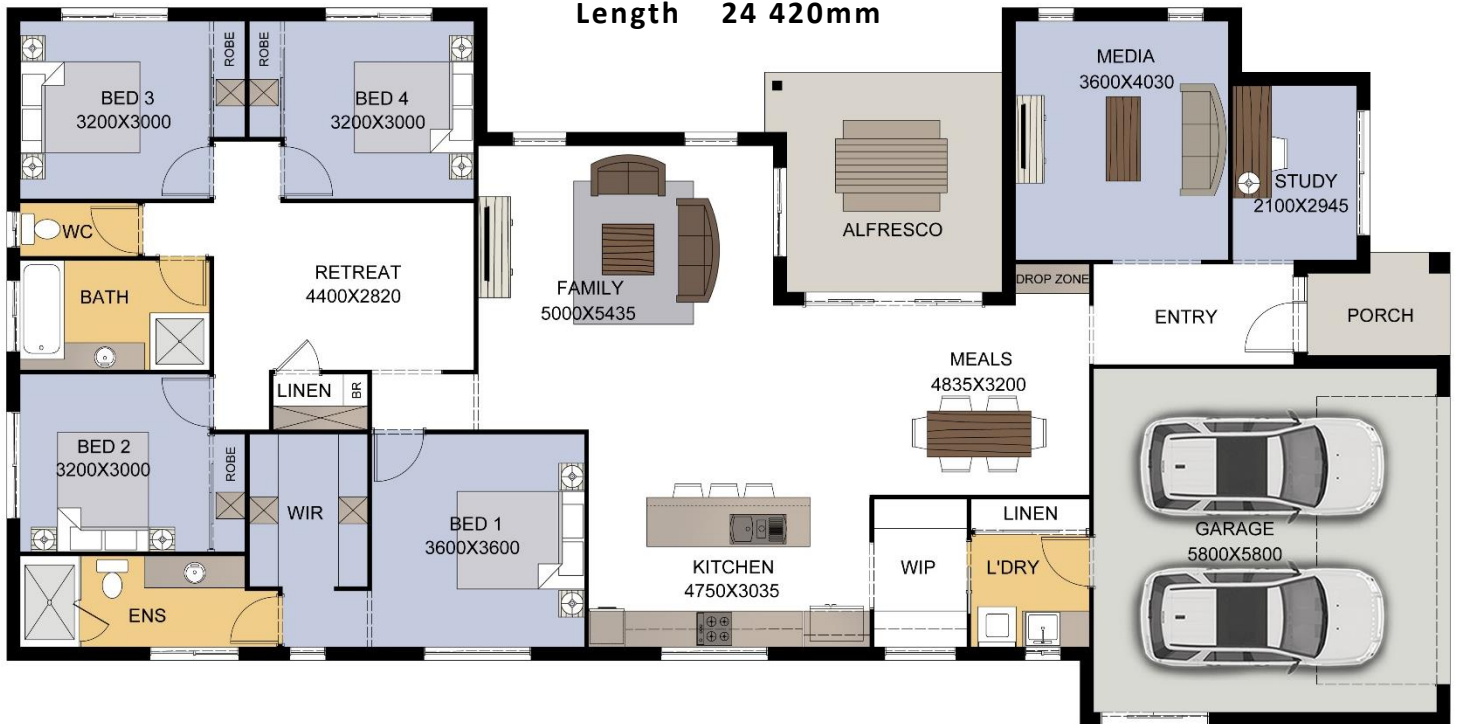

Width 12 120mm
 Length 24 420mm

Compare our quote 'apples for apples'
 and you will find TRB to be the best

Living Areas	236.0 m ²
Porch	3.8 m ²
Alfresco	13.9 m ²
Total	253.7 m²