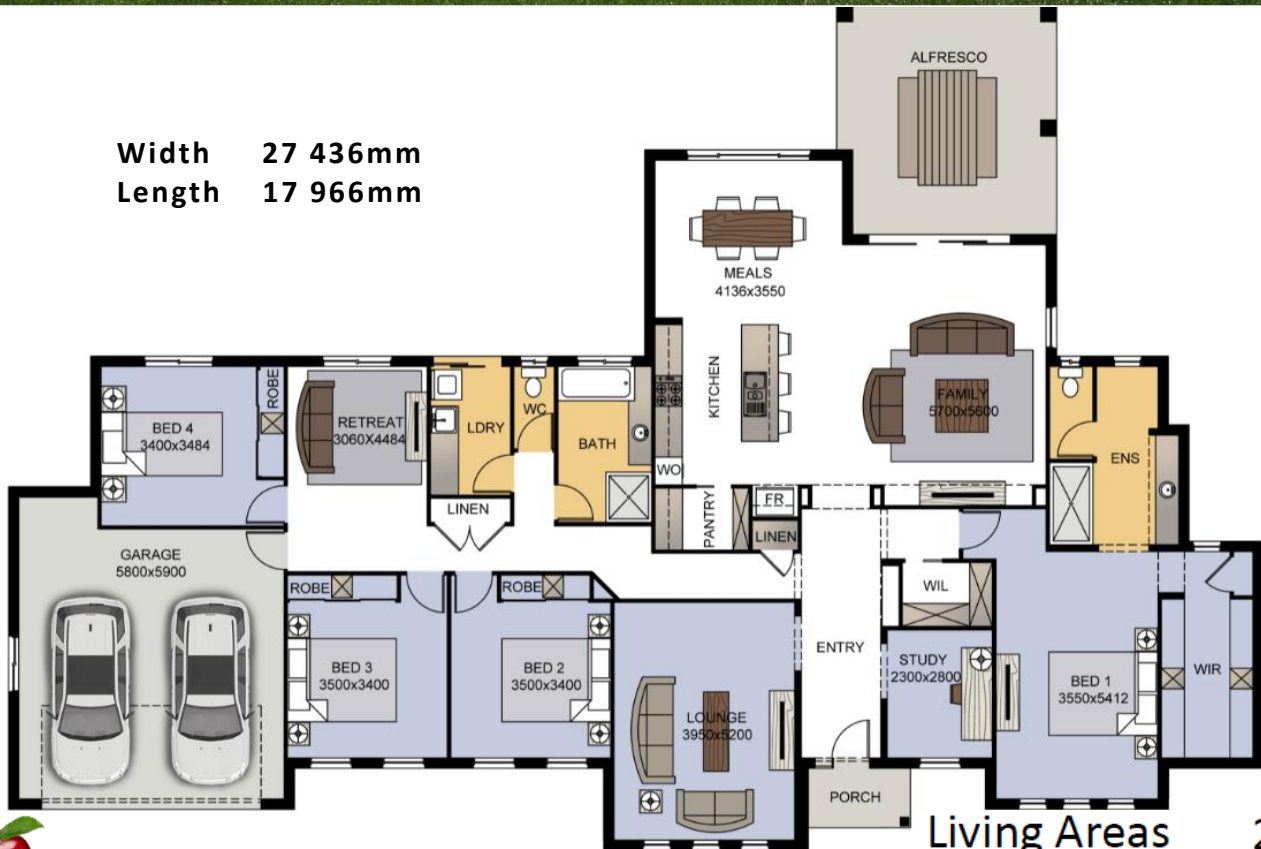

Width 27 436mm  
Length 17 966mm

Living Areas	284.4 m <sup>2</sup>
Porch	2.9 m <sup>2</sup>
Alfresco	23.4 m <sup>2</sup>
<b>Total</b>	<b>310.7 m<sup>2</sup></b>

Compare our quote 'apples for apples'  
and you will find TRB to be the best